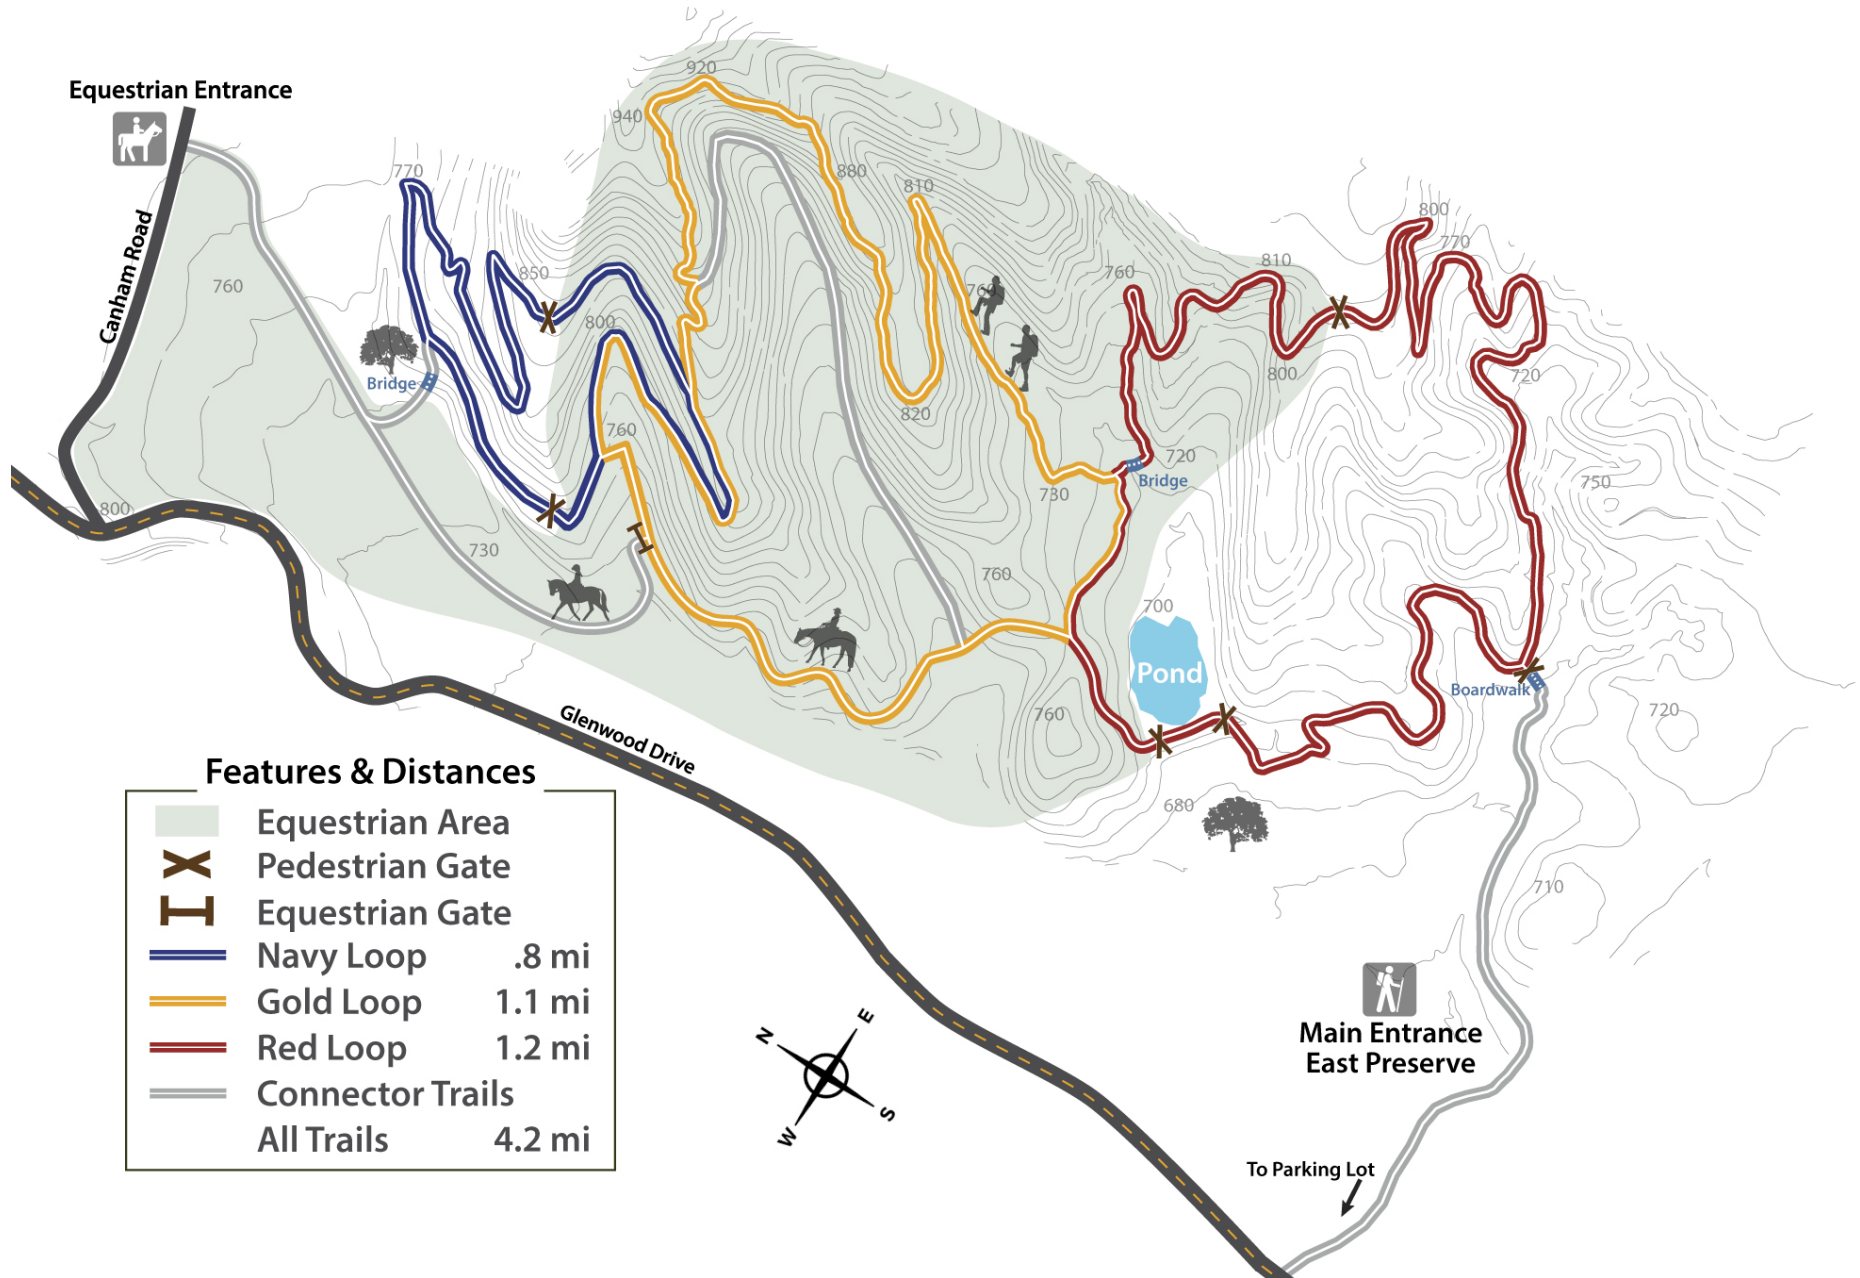

East Glenwood Open Space Preserve

Expect closures during heavy rains. Check www.ScottsValley.org for updates. Please report any suspicious activity: (831)440-5670. In the event of an emergency, call 911.